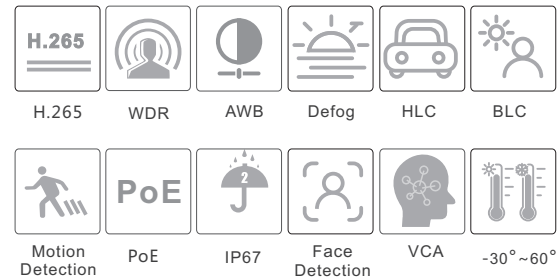

CAMERA

TD-9483E3L

8MP HD AI Bullet Network Camera

- Smart H.265/H.264 coding
- Max.resolution: 8MP (3840 × 2160)
- ICR auto switch, true day / night vision
- 3D DNR, true WDR, HLC, BLC and ROI coding
- 50~70m IR night view distance; Motorized zoom lens
- 1CH audio input; 1CH audio output; 1CH CVBS video output
- 1CH alarm input; 1CH alarm output
- Built-in micro SD card slot, up to 256GB
- DC12V/PoE power supply
- Support three streams
- P2P function optional
- IP 67
- Support mobile surveillance by smart phones with iOS and Android OS
- Intelligent analytics