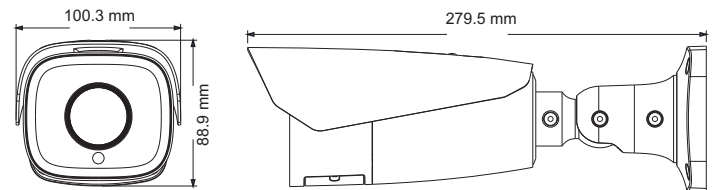

General Function	Watermark, IP address filtering, video mask, heartbeat, password protection, image distortion correction, etc.
IR Distance	50~70m
Protection Grade	IP 67
PoE	Yes (IEEE802.3af)
Others	
Power Supply	DC12V/PoE
Power Consumption	< 12W
Operating Environment	- 30 °C ~ 60 °C (-22°F~140°F) Humidity: less than 95 % (non-condensing)
Dimensions (mm)	279.5 × 100.3 × 88.9
Weight (net)	Approx. 1.04KG
Installation	Ceiling mounting; Wall mounting
Certificate	CE, FCC
Environmental Protection	Complies with Directive EU RoHS, WEEE(2012/19/EU) , directive 94/62/EC and REACH(EC1907/2006)

DIMENSIONS